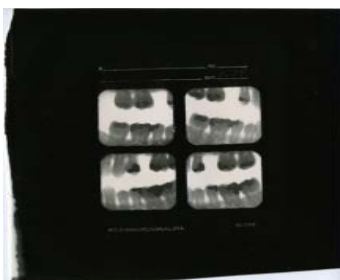

"Self Portrait (Photo Booth Strip)," c. 1986
Gelatin Silver Prints (two strips)
4 x 1 1/2 inches each
SOLD

"Untitled (Self Portrait / Teeth X-Ray)," 1988
Estate stamp in black ink, verso
Photogram
5 3/4 x 7 inches